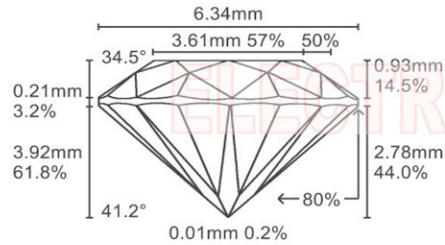

LAB GROWN DIAMOND

GCAL LG341936485

July 29, 2024

The fingerprint system for diamonds

ID No. GCS1-6574

Gemprint is the unique optical fingerprint of your lab grown diamond. This patented technology is positive, forensic identification. Protect your investment and receive discounts up to 10% off your annual insurance premiums.

Register your diamond at Gemprint.com

Laser Inscription

Illustration depicts approx. girdle appearance

Proportion Diagram

GCAL Certificate No. LG341936485

Scan QR code to view details of this lab grown diamond, grading scales, and to download a PDF of this certificate or go to <https://www.gcalusa.com/c/341936485>

4C's GRADING

| | |
|--------------|-----------|
| Carat Weight | 0.95 |
| Color | F |
| Clarity | VVS2 |
| Cut | Excellent |

Shape and Cutting Style

Round Brilliant

Measurements

6.32-6.36x3.92mm

Polish

Excellent