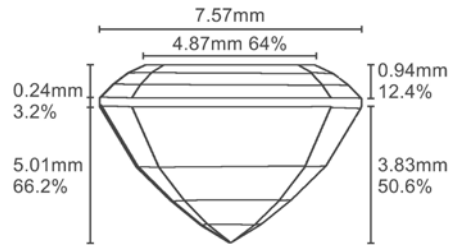

## LASER INSCRIPTION

Illustration depicts approx. girdle appearance

## CLARITY

For illustration purposes only

## PROPORTION DIAGRAM

Actual proportion diagram

## CARAT WEIGHT SIZES

| Carat Weight | 2.50   | 2.00   | 1.50   | 1.00   | 0.75   | 0.50   |
|--------------|--------|--------|--------|--------|--------|--------|
| Approx. Size |        |        |        |        |        |        |
| Diameter     | 8.60mm | 8.00mm | 7.30mm | 6.40mm | 5.80mm | 5.10mm |