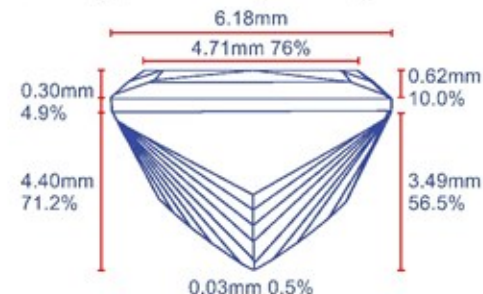

Carat Weight: 1.54

Cut: Very Good
Shape: Princess
Measurements: 6.21x6.18x4.40mm
Optical Brilliance: Excellent
Optical Symmetry: Good
Polish: Very Good
External Symmetry: Very Good
Girdle Thickness: Thick
Culet Size: None

Photomicrographs:

Actual images of the crown (top) and pavilion (bottom) of this diamond photographed at magnifications up to 10x.

Light Performance Profile

Optical Brilliance Analysis:

Brilliance is the overall return of light to the viewer. The brilliance image is a representation of (a) white areas of light return, or brilliance, and (b) dark-blue areas of light loss.

Optical Brilliance
Excellent

Optical Symmetry Analysis:

The colored areas of the symmetry image are indications of light handling ability, giving a visual representation of proportions and facet alignment.

Optical Symmetry
Good

Proportion Diagram:

The proportion diagram illustrates the actual dimensions as recorded by optical scanning technology.

GCAL
GEM CERTIFICATION & ASSURANCE LAB
INTEGRITY GUARANTEED™