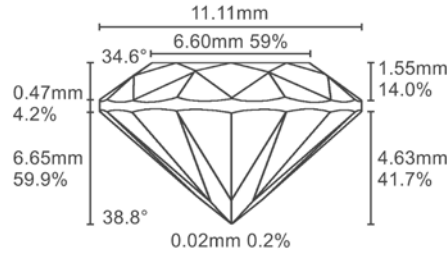

## LASER INSCRIPTION

Illustration depicts approx. girdle appearance

## CLARITY

<b>FL-IF</b>	<b>VVS1-VVS2</b>	<b>VS1-VS2</b>	<b>SI1-SI2</b>	<b>I1-I3</b>
FLAWLESS - INTERNALLY FL.	VERY VERY SLIGHTLY INCLUDED	VERY SLIGHTLY INCLUDED	SLIGHTLY INCLUDED	INCLUDED/PIQUE

For illustration purposes only

## PROPORTION DIAGRAM

Actual proportion diagram

## CARAT WEIGHT SIZES

Carat Weight	2.50	2.00	1.50	1.00	0.75	0.50
Approx. Size						
Diameter	8.60mm	8.00mm	7.30mm	6.40mm	5.80mm	5.10mm